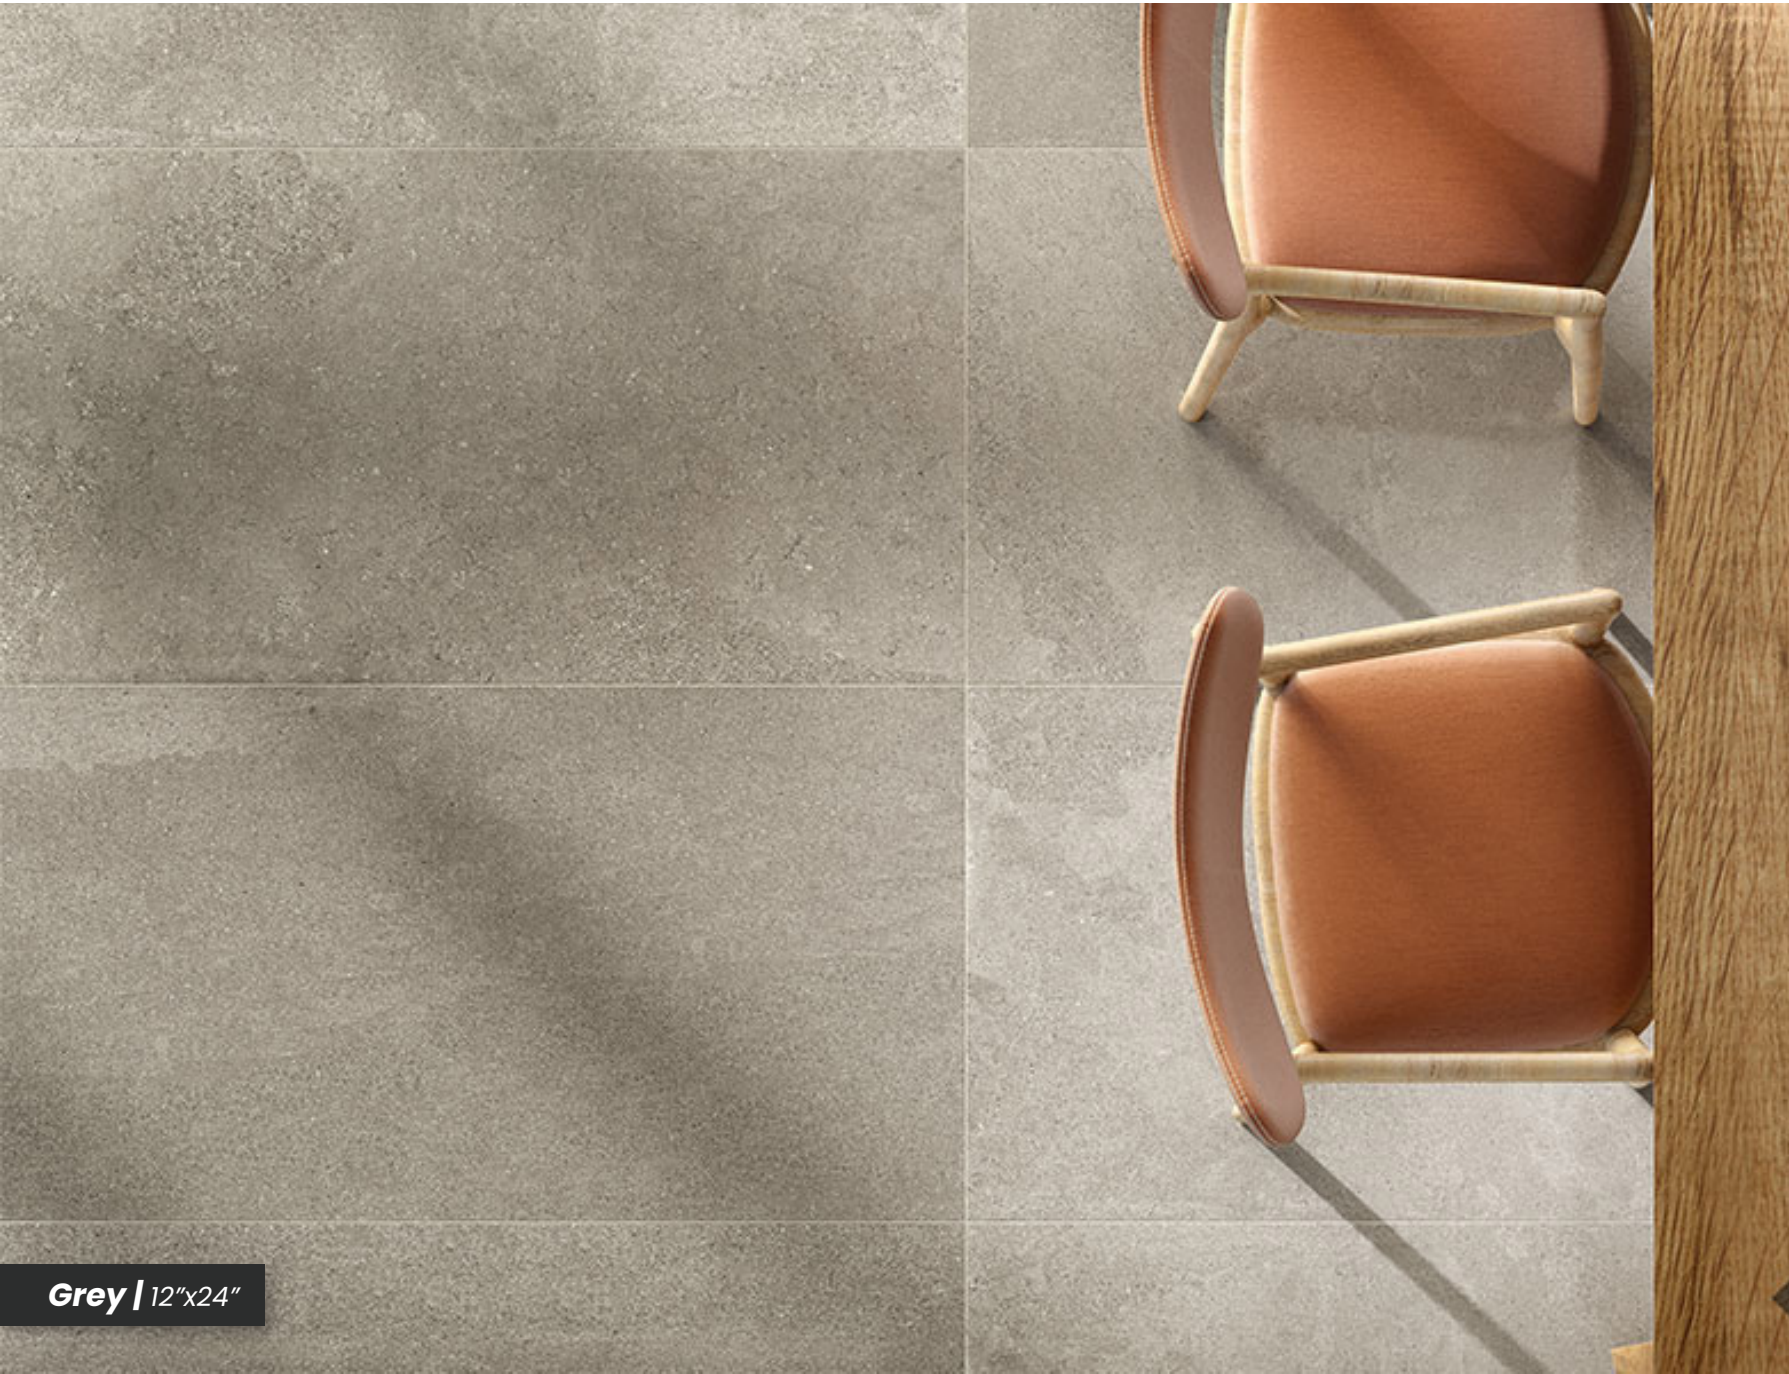

PIETRA BLEND

Grey | 12"x24"